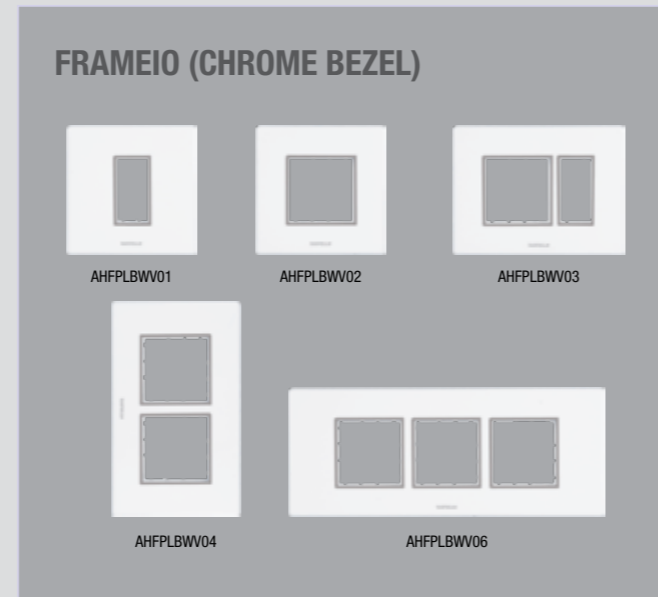

FABIO SERIES - COMBINED PLATES

PC	1 M	2 M	3 M	4 M	6 M	8 M	8 M(H)	9 M	12 M	16 M	18 M
Carbon (Velvet Black)	AHFPLCBV01	AHFPLCBV02	AHFPLCBV03	AHFPLCBV04	AHFPLCBV06	AHFPLCBV08	AHFPLCBH08	AHFPLCBV09	AHFPLCBV12	AHFPLCBV16	AHFPLCBV18
List Price in ₹ Per Unit	₹ 145.00	₹ 145.00	₹ 164.00	₹ 202.00	₹ 282.00	₹ 369.00	₹ 369.00	₹ 424.00	₹ 429.00	₹ 520.00	₹ 545.00
Frameio (Chrome Bezel)	AHFPLBWW01	AHFPLBWW02	AHFPLBWW03	AHFPLBWW04	AHFPLBWW06	AHFPLBWW08	AHFPLBWH08	AHFPLBWW09	AHFPLBWW12	AHFPLBWW16	AHFPLBWW18
List Price in ₹ Per Unit	₹ 112.00	₹ 112.00	₹ 129.00	₹ 157.00	₹ 219.00	₹ 288.00	₹ 288.00	₹ 327.00	₹ 337.00	₹ 406.00	₹ 423.00
Fabio (Classic White)	AHFPLCWV01	AHFPLCWV02	AHFPLCWV03	AHFPLCWV04	AHFPLCWV06	AHFPLCWV08	AHFPLCWH08	AHFPLCWV09	AHFPLCWV12	AHFPLCWV16	AHFPLCWV18
List Price in ₹ Per Unit	₹ 99.00	₹ 99.00	₹ 109.00	₹ 136.00	₹ 191.00	₹ 250.00	₹ 250.00	₹ 286.00	₹ 292.00	₹ 354.00	₹ 369.00
Std. / Master Packing (No. of Unit/s)	5 N / 80 N	5 N / 80 N	5 N / 80 N	5 N / 80 N	5 N / 60 N	5 N / 60 N	5 N / 60 N	5 N / 60 N	5 N / 40 N	5 N / 65 N	5 N / 30 N