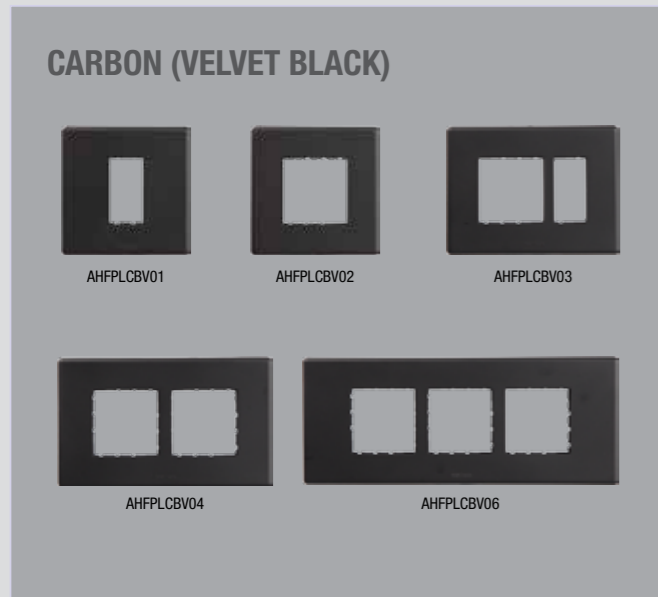

FABIO SERIES - COMBINED PLATES

PC	1 M	2 M	3 M	4 M	6 M	8 M	8 M(H)	9 M	12 M	16 M	18 M
Carbon (Velvet Black)	AHFPLCBV01	AHFPLCBV02	AHFPLCBV03	AHFPLCBV04	AHFPLCBV06	AHFPLCBV08	AHFPLCBH08	AHFPLCBV09	AHFPLCBV12	AHFPLCBV16	AHFPLCBV18
List Price in ₹ Per Unit	₹ 145.00	₹ 145.00	₹ 164.00	₹ 202.00	₹ 282.00	₹ 369.00	₹ 369.00	₹ 424.00	₹ 429.00	₹ 520.00	₹ 545.00
Frameio (Chrome Bezel)	AHFPLBWW01	AHFPLBWW02	AHFPLBWW03	AHFPLBWW04	AHFPLBWW06	AHFPLBWW08	AHFPLBWH08	AHFPLBWW09	AHFPLBWW12	AHFPLBWW16	AHFPLBWW18
List Price in ₹ Per Unit	₹ 112.00	₹ 112.00	₹ 129.00	₹ 157.00	₹ 219.00	₹ 288.00	₹ 288.00	₹ 327.00	₹ 337.00	₹ 406.00	₹ 423.00
Fabio (Classic White)	AHFPLCWV01	AHFPLCWV02	AHFPLCWV03	AHFPLCWV04	AHFPLCWV06	AHFPLCWV08	AHFPLCWH08	AHFPLCWV09	AHFPLCWV12	AHFPLCWV16	AHFPLCWV18
List Price in ₹ Per Unit	₹ 99.00	₹ 99.00	₹ 109.00	₹ 136.00	₹ 191.00	₹ 250.00	₹ 250.00	₹ 286.00	₹ 292.00	₹ 354.00	₹ 369.00
Std. / Master Packing (No. of Unit/s)	5 N / 80 N	5 N / 80 N	5 N / 80 N	5 N / 80 N	5 N / 60 N	5 N / 60 N	5 N / 60 N	5 N / 60 N	5 N / 40 N	5 N / 65 N	5 N / 30 N