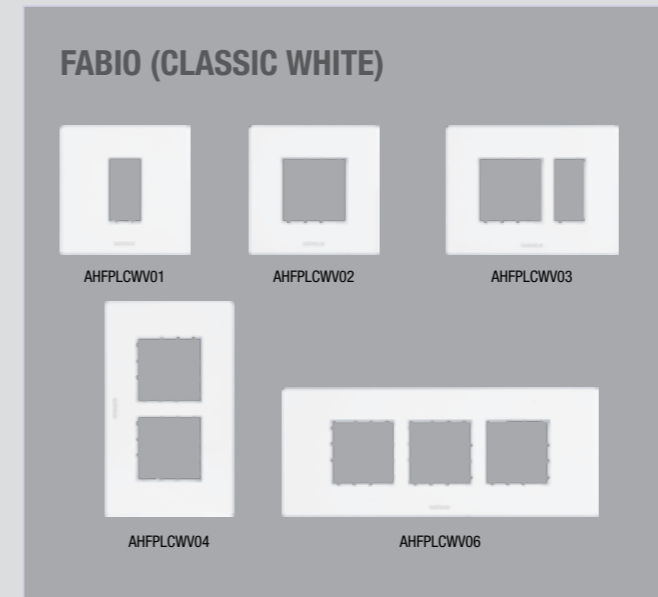

FABIO SERIES - COMBINED PLATES

PC	1 M	2 M	3 M	4 M	6 M	8 M	8 M(H)	9 M	12 M	16 M	18 M
Carbon (Velvet Black)	AHFPLCBV01	AHFPLCBV02	AHFPLCBV03	AHFPLCBV04	AHFPLCBV06	AHFPLCBV08	AHFPLCBH08	AHFPLCBV09	AHFPLCBV12	AHFPLCBV16	AHFPLCBV18
List Price in ₹ Per Unit	₹ 145.00	₹ 145.00	₹ 164.00	₹ 202.00	₹ 282.00	₹ 369.00	₹ 369.00	₹ 424.00	₹ 429.00	₹ 520.00	₹ 545.00
Frameio (Chrome Bezel)	AHFPLBWW01	AHFPLBWW02	AHFPLBWW03	AHFPLBWW04	AHFPLBWW06	AHFPLBWW08	AHFPLBWH08	AHFPLBWW09	AHFPLBWW12	AHFPLBWW16	AHFPLBWW18
List Price in ₹ Per Unit	₹ 112.00	₹ 112.00	₹ 129.00	₹ 157.00	₹ 219.00	₹ 288.00	₹ 288.00	₹ 327.00	₹ 337.00	₹ 406.00	₹ 423.00
Fabio (Classic White)	AHFPLCWV01	AHFPLCWV02	AHFPLCWV03	AHFPLCWV04	AHFPLCWV06	AHFPLCWV08	AHFPLCWH08	AHFPLCWV09	AHFPLCWV12	AHFPLCWV16	AHFPLCWV18
List Price in ₹ Per Unit	₹ 99.00	₹ 99.00	₹ 109.00	₹ 136.00	₹ 191.00	₹ 250.00	₹ 250.00	₹ 286.00	₹ 292.00	₹ 354.00	₹ 369.00
Std. / Master Packing (No. of Unit/s)	5 N / 80 N	5 N / 80 N	5 N / 80 N	5 N / 80 N	5 N / 60 N	5 N / 60 N	5 N / 60 N	5 N / 60 N	5 N / 40 N	5 N / 65 N	5 N / 30 N